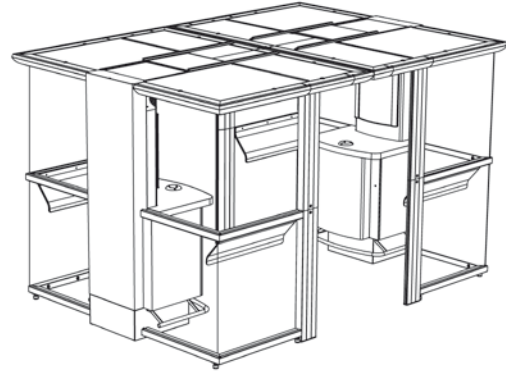

PLYMOVENT OFFERS ALL-IN SOLUTIONS FOR AIR CLEANING

For over 35 years, Plymovent has gained experience in the field of air cleaning. Not only do we have a profound knowledge of indoor air and the removal of tobacco smoke, we are also specialised in the extraction and filtration of welding fumes and oil mist in metalworking industries, and the removal of vehicle exhaust fumes.

To solve problems with tobacco smoke, we offer the Smoke 'n Go range. This is a complete line of innovative appliances from air cleaners, smoking tables and ashtrays to equip a professional smoking room up to the elegant smoking cabins. A concept that perfectly matches your specific smoking policy. For more information, please contact your Plymovent distributor or visit www.plymovent.com.

PLYMOVENT®
clean air at work

International Sales
Plymovent Group BV
P.O. Box 1045
1700 BA Heerhugowaard
The Netherlands

T +31 (0)72 5640 604
F +31 (0)72 5644 469
E export@plymovent.com

Your authorised Plymovent distributor:

*Plymovent cares about the air you breathe.
We offer products, systems and services which
ensure clean air at work, anywhere in the world.*

*We respect the environment and we deliver
high-quality products. Our expertise gained over
many years and our genuine commitment to
customer requirements enable us to provide
precisely the solutions you need.*