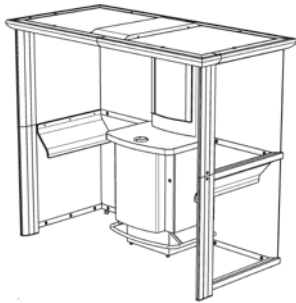

The smoking cabins of Plymovent have been tested exhaustively and are certified by the European ECN, German TÜV and BGIA institute on safety and efficiency.

**COMPACT**  
(2-3 persons)  
2200 x 965 x 2165 mm\*