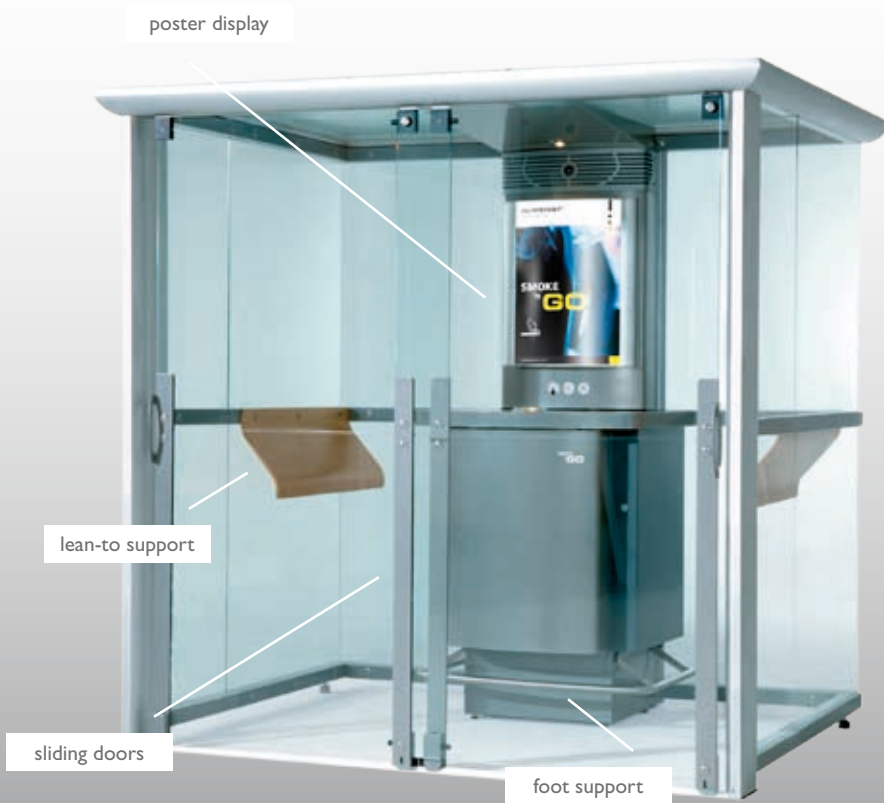

## UNRIVALLED PERFORMANCE

The unrivalled performance of the smoking cabin is most impressive, thanks to its unique four-phase filtration system. Not only does the cabin remove unpleasant odours, gases and tobacco smoke, the cabin also improves the overall indoor air quality, seen that clean air is re-circulated.

The push-pull system in the roof of the cabin optimises the airflow and assures that smoke does not linger. The smoking cabin purifies air efficiently and practically noiseless.

In addition, we would like to point out the ingenious odourless ashtray: still-burning cigarette and cigar butts disappear without a trace of smoke or annoying smells. This also enhances the fire safety in your company. The ashtray has a capacity of several thousands of cigarette butts.

The smoking cabins are extendable with various **options** such as foot support, (self-closing) sliding doors, lean-to support, a doorstep and advertisement display. The display can be used for all kinds of (company) information or marketing purposes.

## ALWAYS A SUITABLE SOLUTION

The smoking cabin is available in various sizes and settings - from Compact models for smaller locations to Plaza units for large designated smoking areas. They can be placed at strategic locations, optimising the traffic patterns within your building. In addition, various options are available to meet your specific requirements.