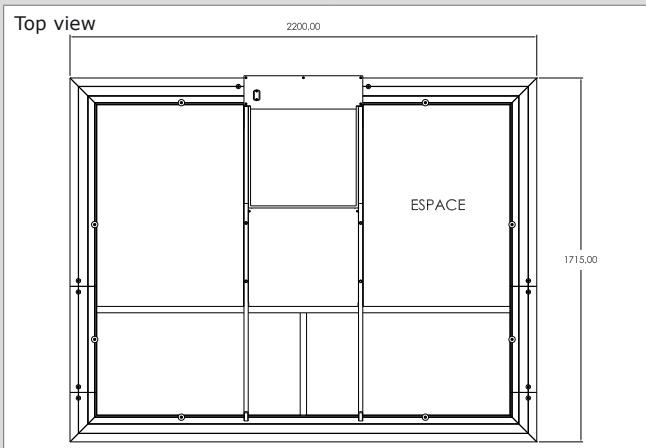

The smoking cabins are flexible in size and equipped to fit any interior. For situations in which smoking is only allowed in enclosed areas, the smoking cabin can be mounted with sliding doors, optionally with a self-closing mechanism.

The smoking cabin Espace is available in the following configurations:

Espace	Smoking cabin with filter cabinet, table top and 1 odourless ashtray (small).
Espace PA	Smoking cabin with filter cabinet, table top and 2 odourless ashtrays (large).

TEST CERTIFICATES

Tested by renowned institutes like ECN and TÜV. BG-prüfzert mark by BGIA for smoking cabin configuration with and without sliding doors.

DIMENSIONS

Smoking cabin Espace	
Dimensions	2200 x 1715 x 2165 mm
Net weight	605 kg

SPECIFICATIONS

■ Physical dimensions and properties	
Number of people	6-7
Material	Frame: aluminium; steel (coated RAL 9007) Glass: 8 mm safety glass
Colour	Table top: beech Cabinet: anthracite
Ash container Espace	Capacity: 8000 cigarette ends, incl. lid and sealing plug
Ash container Espace PA	Capacity: 8000 cigarette ends, 2 compartments, lid and 2 sealing plugs
Ashtray Espace	1, ø 20 mm inside, ø 130 mm outside, with valve
Ashtray Espace PA	2, ø 30 mm inside, ø 130 mm outside, without valve
■ Performance	
Airflow	700 m ³ /h
Noise level	At approx. 1,5 m distance: 48,4 dB(A); inside the smoking cabin: 54,1 dB(A)
Efficiency	99,997% of all harmful tobacco related gasses and particles (eg. nicotine and formaldehyde)
■ Filters and maintenance	
2 x pre-filter	Disposable
2 x ElectroMax filter	Cleanable/Reusable
1 x HEPA filter	Disposable
1 x activated carbon 1	Refillable
1 x activated carbon 2	Refillable
■ Electrical data	
Voltage	230V/1~/50Hz
Power consumption	Without poster display: 370 W With poster display: 420 W
Power supply	Mains entrance
Lighting	Halogen, 12V/20W